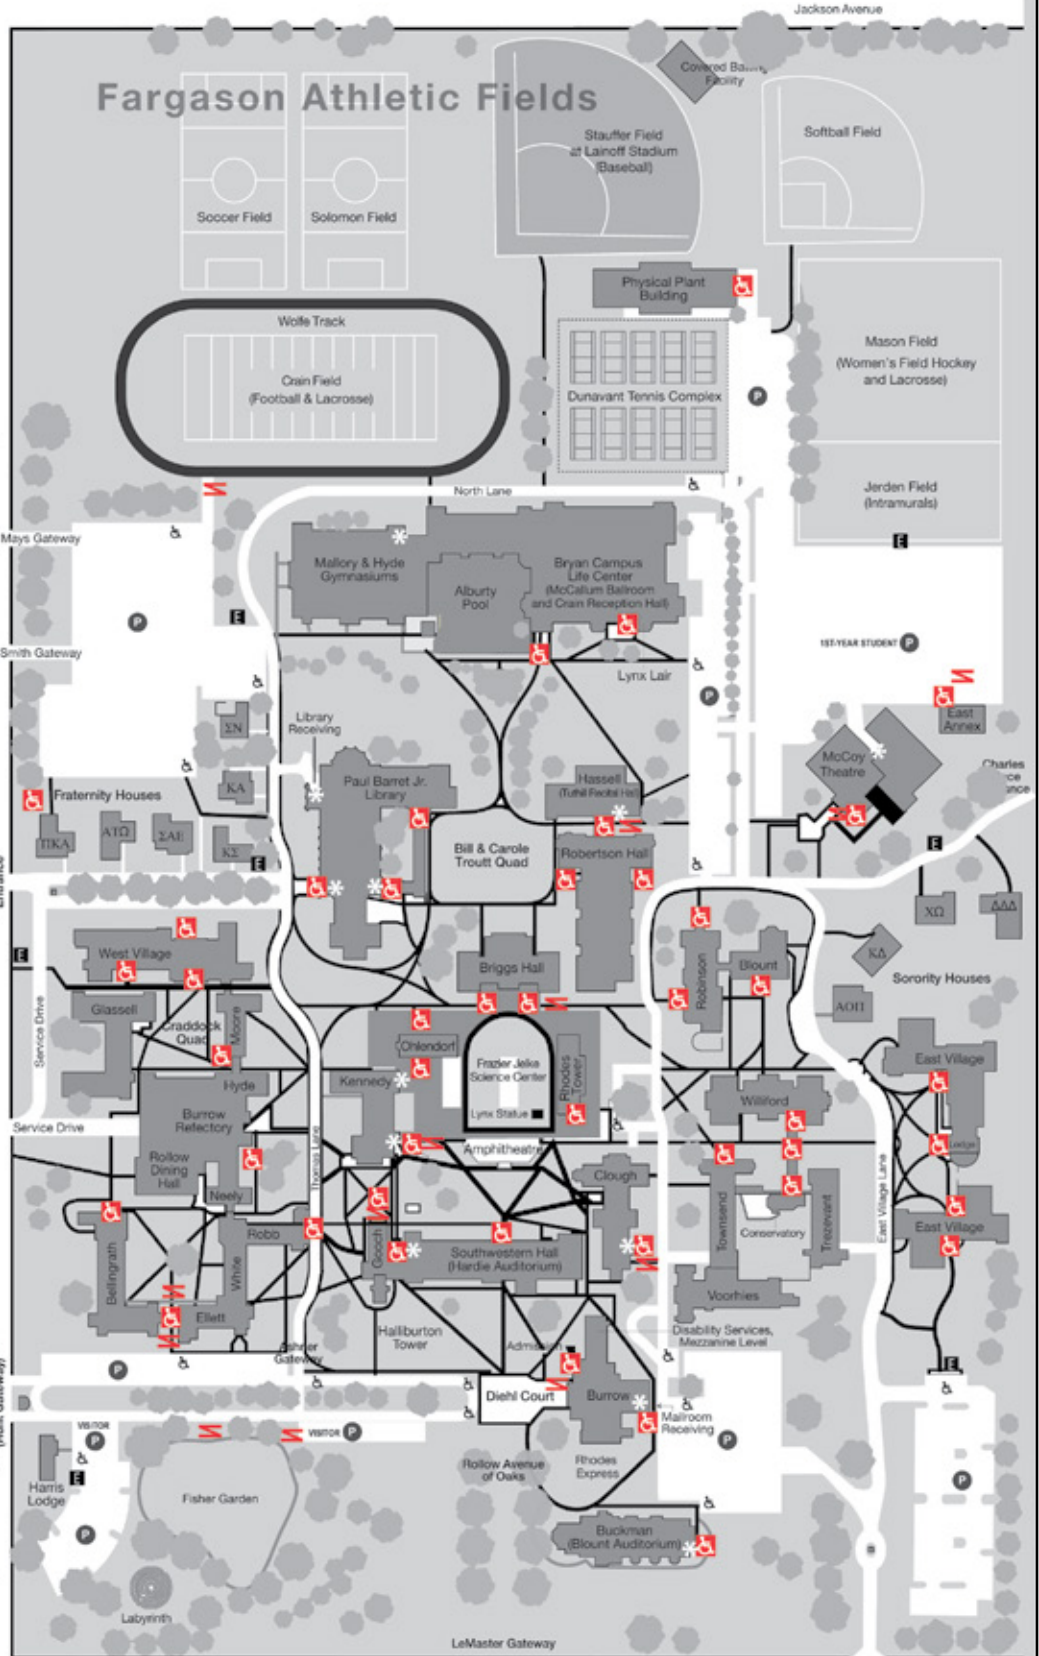

Rhodes College

—1818—

Campus Accessibility Map

- Parking
- Handicap Parking
- Handicap Ramp
- Accessible Building Entrance
- Fob access only
- Accessible Routes
- Emergency Phone

College Information

901-843-3000

Admission

901-843-3700

Campus Safety

901-843-3880

Emergency

901-843-3333

North Parkway (east bound)